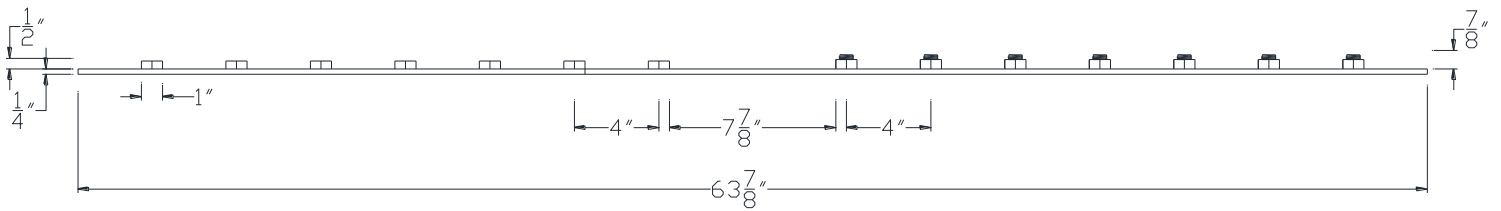

FRONT VIEW

NOTE: PRODUCT COMES LONG - INSTALLER "TRIMS TO FIT"

Category: Beam Accessories • Texture: Black Iron • Product: Volterra Flex • Tolerance: +/- 1/4"

Volterra Architectural Products LLC - 1902 North 22nd Avenue - Phoenix, AZ 85009
www.volterraproducts.com

TOP VIEW

SIDE VIEW

NOTE: PRODUCT COMES LONG - INSTALLER "TRIMS TO FIT"

Category: Beam Accessories • Texture: Black Iron • Product: Volterra Flex • Tolerance: +/- 1/4"