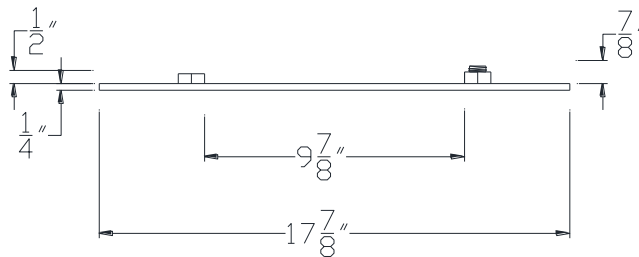

FRONT VIEW

NOTE: PRODUCT COMES LONG - INSTALLER "TRIMS TO FIT"

Category: Beam Accessories • Texture: Black Iron • Product: Volterra Flex • Tolerance: +/- 1/4"

Volterra Architectural Products LLC - 1902 North 22nd Avenue - Phoenix, AZ 85009
www.volterraproducts.com

TOP VIEW

SIDE VIEW

NOTE: PRODUCT COMES LONG - INSTALLER "TRIMS TO FIT"

Category: Beam Accessories • Texture: Black Iron • Product: Volterra Flex • Tolerance: +/- 1/4"

Volterra Architectural Products LLC - 1902 North 22nd Avenue - Phoenix, AZ 85009
www.volterraproducts.com