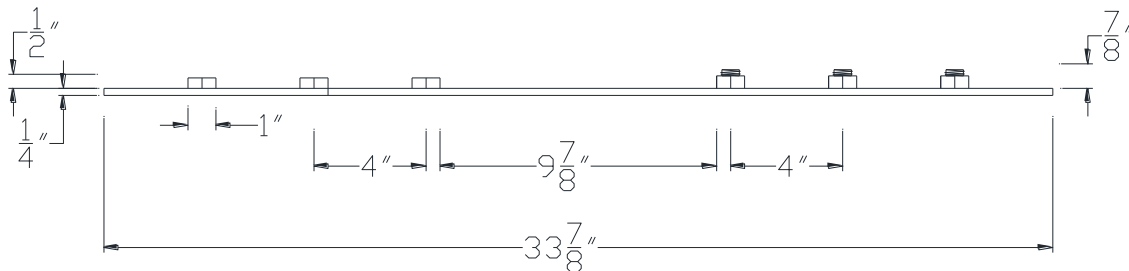

FRONT VIEW

NOTE: PRODUCT COMES LONG - INSTALLER "TRIMS TO FIT"

Category: Beam Accessories • Texture: Black Iron • Product: Volterra Flex • Tolerance: +/- 1/4"

Volterra Architectural Products LLC - 1902 North 22nd Avenue - Phoenix, AZ 85009
www.volterraproducts.com

TOP VIEW

SIDE VIEW

NOTE: PRODUCT COMES LONG - INSTALLER "TRIMS TO FIT"

Category: Beam Accessories • Texture: Black Iron • Product: Volterra Flex • Tolerance: +/- 1/4"

Volterra Architectural Products LLC - 1902 North 22nd Avenue - Phoenix, AZ 85009
www.volterraproducts.com