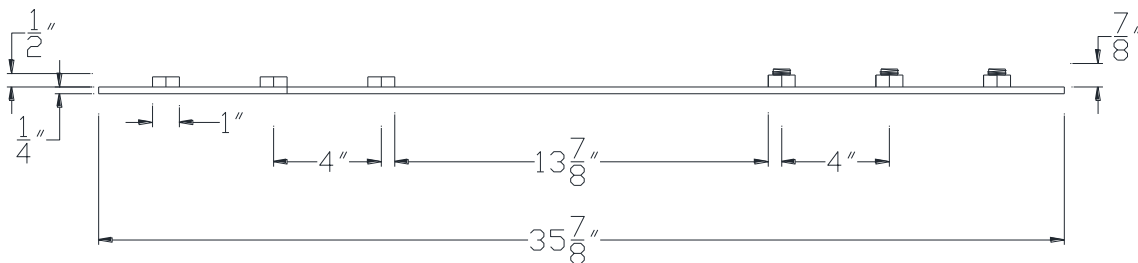

FRONT VIEW

NOTE: PRODUCT COMES LONG - INSTALLER "TRIMS TO FIT"

Category: Beam Accessories • Texture: Black Iron • Product: Volterra Flex • Tolerance: +/- 1/4"

Volterra Architectural Products LLC - 1902 North 22nd Avenue - Phoenix, AZ 85009
www.volterraproducts.com

TOP VIEW

SIDE VIEW

NOTE: PRODUCT COMES LONG - INSTALLER "TRIMS TO FIT"

Category: Beam Accessories • Texture: Black Iron • Product: Volterra Flex • Tolerance: +/- $\frac{1}{4}$ "

Volterra Architectural Products LLC - 1902 North 22nd Avenue - Phoenix, AZ 85009
www.volterraproducts.com