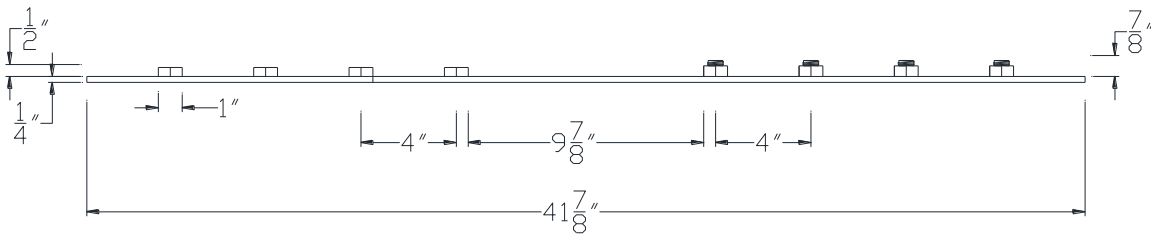

FRONT VIEW

NOTE: PRODUCT COMES LONG - INSTALLER "TRIMS TO FIT"

Category: Beam Accessories • Texture: Black Iron • Product: Volterra Flex • Tolerance: +/- 1/4"

Volterra Architectural Products LLC - 1902 North 22nd Avenue - Phoenix, AZ 85009  
[www.volterraproducts.com](http://www.volterraproducts.com)

TOP VIEW

SIDE VIEW

NOTE: PRODUCT COMES LONG - INSTALLER "TRIMS TO FIT"

Category: Beam Accessories • Texture: Black Iron • Product: Volterra Flex • Tolerance: +/- 1/4"

Volterra Architectural Products LLC - 1902 North 22nd Avenue - Phoenix, AZ 85009  
[www.volterraproducts.com](http://www.volterraproducts.com)