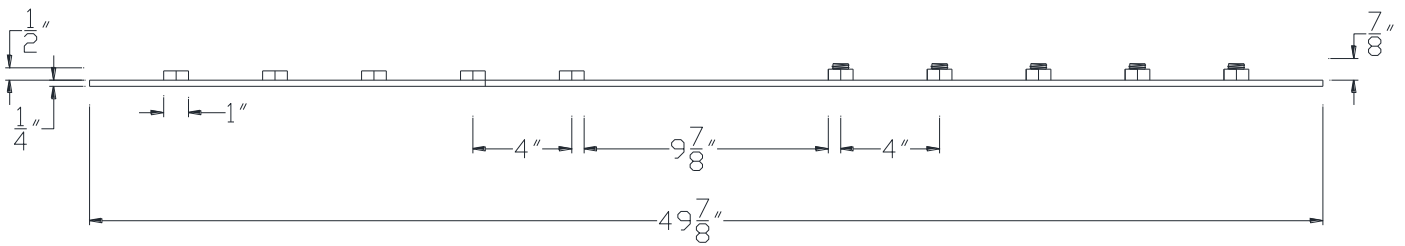

FRONT VIEW

NOTE: PRODUCT COMES LONG - INSTALLER "TRIMS TO FIT"

Category: Beam Accessories • Texture: Black Iron • Product: Volterra Flex • Tolerance: +/- 1/4"

Volterra Architectural Products LLC - 1902 North 22nd Avenue - Phoenix, AZ 85009  
[www.volterraproducts.com](http://www.volterraproducts.com)

TOP VIEW

SIDE VIEW

NOTE: PRODUCT COMES LONG - INSTALLER "TRIMS TO FIT"

Category: Beam Accessories • Texture: Black Iron • Product: Volterra Flex • Tolerance: +/- 1/4"

Volterra Architectural Products LLC - 1902 North 22nd Avenue - Phoenix, AZ 85009  
[www.volterraproducts.com](http://www.volterraproducts.com)