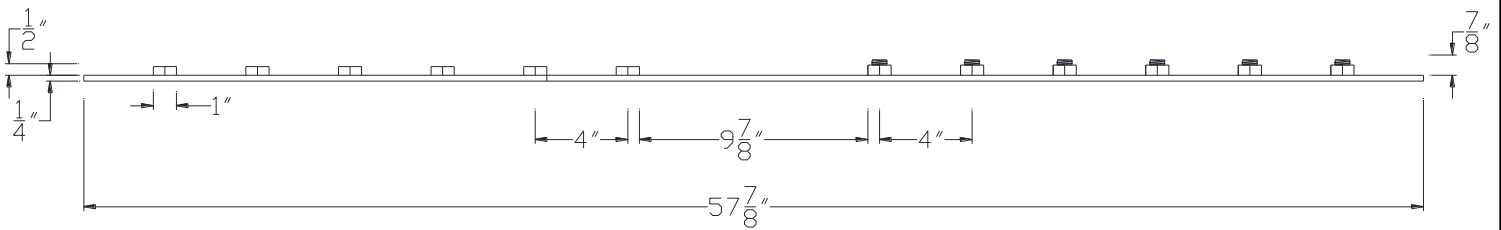

FRONT VIEW

NOTE: PRODUCT COMES LONG - INSTALLER "TRIMS TO FIT"

Category: Beam Accessories • Texture: Black Iron • Product: Volterra Flex • Tolerance: +/- 1/4"

Volterra Architectural Products LLC - 1902 North 22nd Avenue - Phoenix, AZ 85009
www.volterraproducts.com

TOP VIEW

SIDE VIEW

NOTE: PRODUCT COMES LONG - INSTALLER "TRIMS TO FIT"

Category: Beam Accessories • Texture: Black Iron • Product: Volterra Flex • Tolerance: +/- 1/4"

Volterra Architectural Products LLC - 1902 North 22nd Avenue - Phoenix, AZ 85009
www.volterraproducts.com