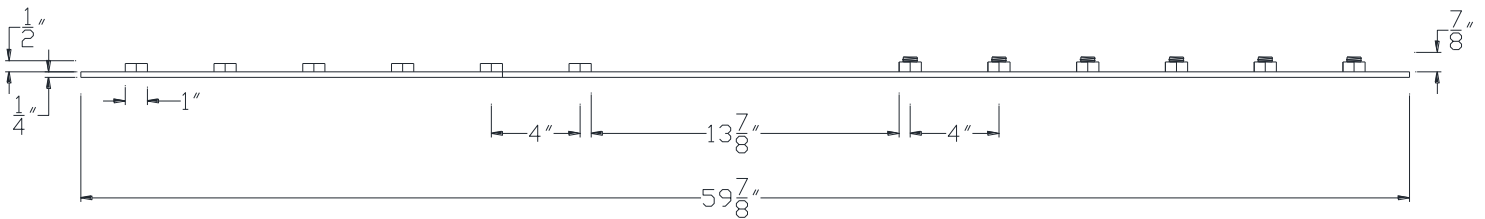

FRONT VIEW

NOTE: PRODUCT COMES LONG - INSTALLER "TRIMS TO FIT"

Category: Beam Accessories • Texture: Black Iron • Product: Volterra Flex • Tolerance: +/- 1/4"

Volterra Architectural Products LLC - 1902 North 22nd Avenue - Phoenix, AZ 85009
www.volterraproducts.com

TOP VIEW

SIDE VIEW

NOTE: PRODUCT COMES LONG - INSTALLER "TRIMS TO FIT"

Category: Beam Accessories • Texture: Black Iron • Product: Volterra Flex • Tolerance: +/- 1/4"

Volterra Architectural Products LLC - 1902 North 22nd Avenue - Phoenix, AZ 85009
www.volterraproducts.com