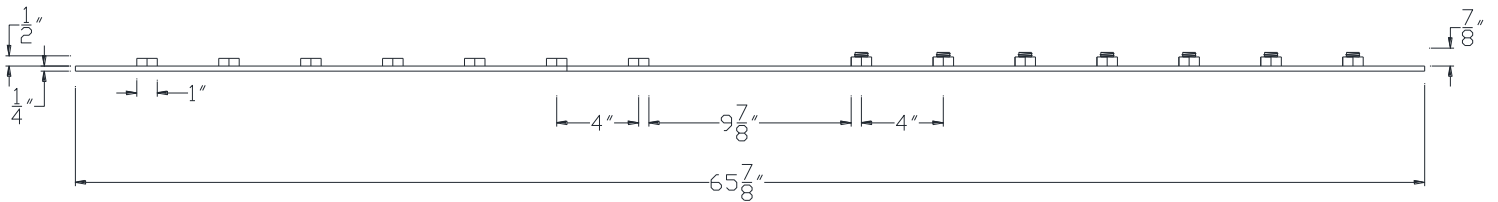

FRONT VIEW

NOTE: PRODUCT COMES LONG - INSTALLER "TRIMS TO FIT"

Category: Beam Accessories • Texture: Black Iron • Product: Volterra Flex • Tolerance: +/- 1/4"

Volterra Architectural Products LLC - 1902 North 22nd Avenue - Phoenix, AZ 85009
www.volterraproducts.com

TOP VIEW

SIDE VIEW

NOTE: PRODUCT COMES LONG - INSTALLER "TRIMS TO FIT"

Category: Beam Accessories • Texture: Black Iron • Product: Volterra Flex • Tolerance: +/- 1/4"

Volterra Architectural Products LLC - 1902 North 22nd Avenue - Phoenix, AZ 85009
www.volterraproducts.com