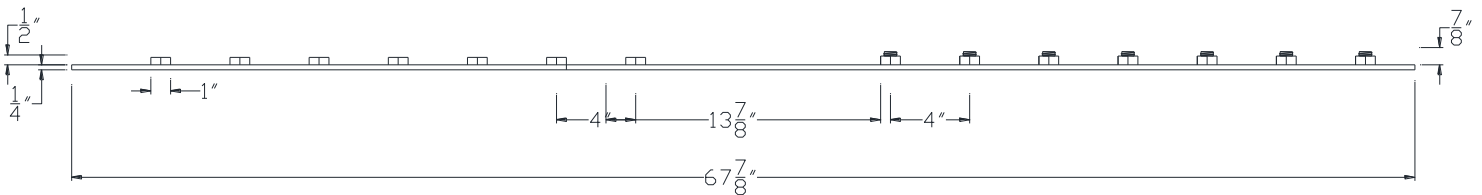

FRONT VIEW

NOTE: PRODUCT COMES LONG - INSTALLER "TRIMS TO FIT"

Category: Beam Accessories • Texture: Black Iron • Product: Volterra Flex • Tolerance: +/- 1/4"

Volterra Architectural Products LLC - 1902 North 22nd Avenue - Phoenix, AZ 85009
www.volterraproducts.com

TOP VIEW

SIDE VIEW

NOTE: PRODUCT COMES LONG - INSTALLER "TRIMS TO FIT"

Category: Beam Accessories • Texture: Black Iron • Product: Volterra Flex • Tolerance: +/- 1/4"

Volterra Architectural Products LLC - 1902 North 22nd Avenue - Phoenix, AZ 85009
www.volterraproducts.com