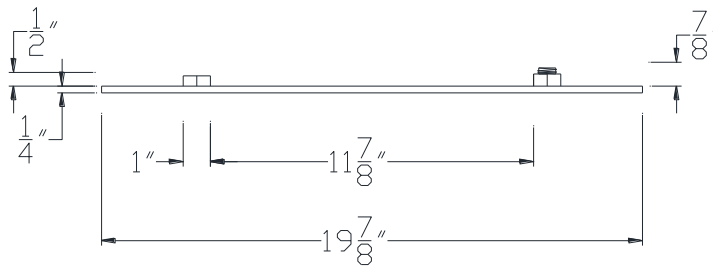

FRONT VIEW

NOTE: PRODUCT COMES LONG - INSTALLER "TRIMS TO FIT"

Category: Beam Accessories • Texture: Black Iron • Product: Volterra Flex • Tolerance: +/- 1/4"

Volterra Architectural Products LLC - 1902 North 22nd Avenue - Phoenix, AZ 85009
www.volterraproducts.com

TOP VIEW

SIDE VIEW

NOTE: PRODUCT COMES LONG - INSTALLER "TRIMS TO FIT"

Category: Beam Accessories • Texture: Black Iron • Product: Volterra Flex • Tolerance: +/- 1/4"

Volterra Architectural Products LLC - 1902 North 22nd Avenue - Phoenix, AZ 85009
www.volterraproducts.com