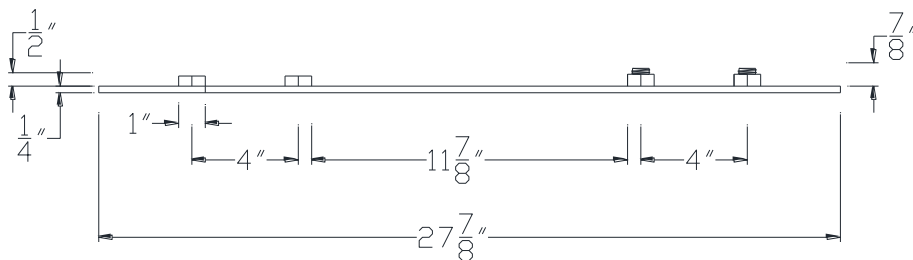

FRONT VIEW

NOTE: PRODUCT COMES LONG - INSTALLER "TRIMS TO FIT"

Category: Beam Accessories • Texture: Black Iron • Product: Volterra Flex • Tolerance: +/- 1/4"

Volterra Architectural Products LLC - 1902 North 22nd Avenue - Phoenix, AZ 85009
www.volterraproducts.com

TOP VIEW

SIDE VIEW

NOTE: PRODUCT COMES LONG - INSTALLER "TRIMS TO FIT"

Category: Beam Accessories • Texture: Black Iron • Product: Volterra Flex • Tolerance: +/- 1/4"

Volterra Architectural Products LLC - 1902 North 22nd Avenue - Phoenix, AZ 85009
www.volterraproducts.com