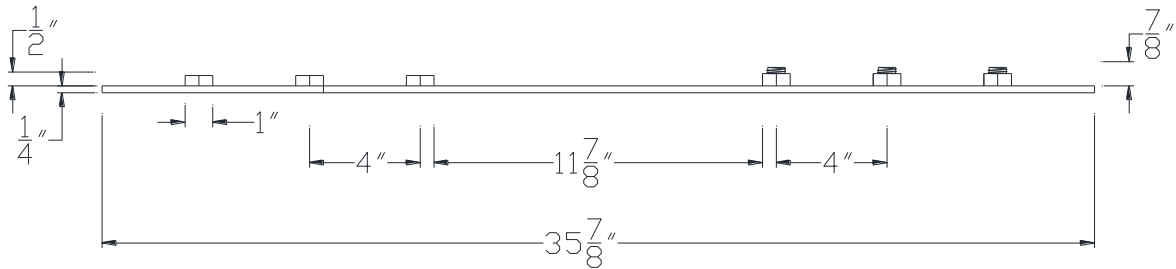

FRONT VIEW

NOTE: PRODUCT COMES LONG - INSTALLER "TRIMS TO FIT"

Category: Beam Accessories • Texture: Black Iron • Product: Volterra Flex • Tolerance: +/- 1/4"

Volterra Architectural Products LLC - 1902 North 22nd Avenue - Phoenix, AZ 85009
www.volterraproducts.com

TOP VIEW

SIDE VIEW

NOTE: PRODUCT COMES LONG - INSTALLER "TRIMS TO FIT"

Category: Beam Accessories • Texture: Black Iron • Product: Volterra Flex • Tolerance: +/- 1/4"

Volterra Architectural Products LLC - 1902 North 22nd Avenue - Phoenix, AZ 85009
www.volterraproducts.com