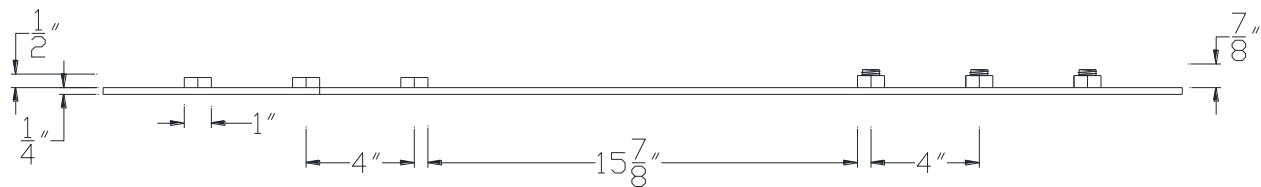

FRONT VIEW

NOTE: PRODUCT COMES LONG - INSTALLER "TRIMS TO FIT"

Category: Beam Accessories • Texture: Black Iron • Product: Volterra Flex • Tolerance: +/- $\frac{1}{4}"$

Volterra Architectural Products LLC - 1902 North 22nd Avenue - Phoenix, AZ 85009
www.volterraproducts.com

TOP VIEW

SIDE VIEW

NOTE: PRODUCT COMES LONG - INSTALLER "TRIMS TO FIT"

Category: Beam Accessories • Texture: Black Iron • Product: Volterra Flex • Tolerance: +/- 1/4"

Volterra Architectural Products LLC - 1902 North 22nd Avenue - Phoenix, AZ 85009
www.volterraproducts.com