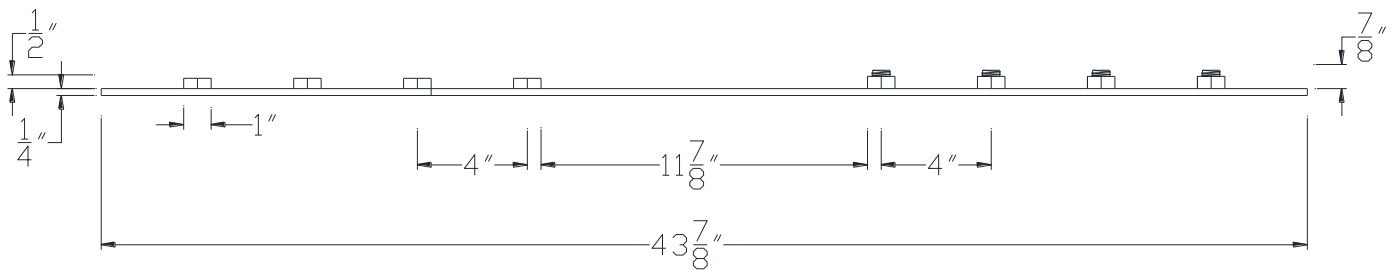

FRONT VIEW

NOTE: PRODUCT COMES LONG - INSTALLER "TRIMS TO FIT"

Category: Beam Accessories • Texture: Black Iron • Product: Volterra Flex • Tolerance: +/- 1/4"

Volterra Architectural Products LLC - 1902 North 22nd Avenue - Phoenix, AZ 85009
www.volterraproducts.com

TOP VIEW

SIDE VIEW

NOTE: PRODUCT COMES LONG - INSTALLER "TRIMS TO FIT"

Category: Beam Accessories • Texture: Black Iron • Product: Volterra Flex • Tolerance: +/- 1/4"

Volterra Architectural Products LLC - 1902 North 22nd Avenue - Phoenix, AZ 85009
www.volterraproducts.com