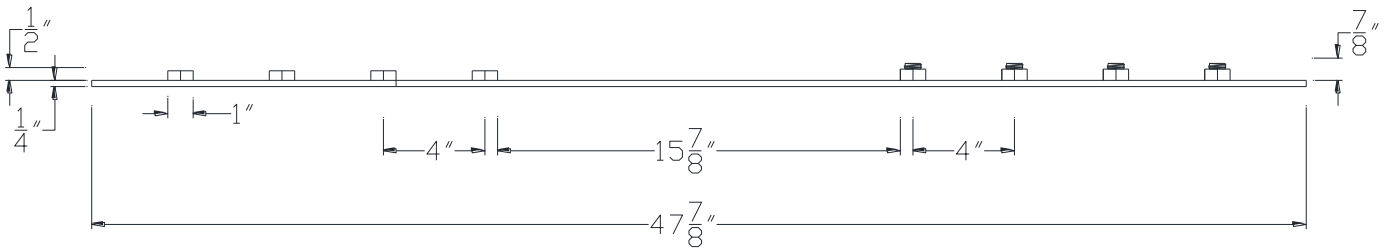

FRONT VIEW

NOTE: PRODUCT COMES LONG - INSTALLER "TRIMS TO FIT"

Category: Beam Accessories • Texture: Black Iron • Product: Volterra Flex • Tolerance: +/- 1/4"

Volterra Architectural Products LLC - 1902 North 22nd Avenue - Phoenix, AZ 85009
www.volterraproducts.com

TOP VIEW

SIDE VIEW

NOTE: PRODUCT COMES LONG - INSTALLER "TRIMS TO FIT"

Category: Beam Accessories • Texture: Black Iron • Product: Volterra Flex • Tolerance: +/- 1/4"

Volterra Architectural Products LLC - 1902 North 22nd Avenue - Phoenix, AZ 85009
www.volterraproducts.com