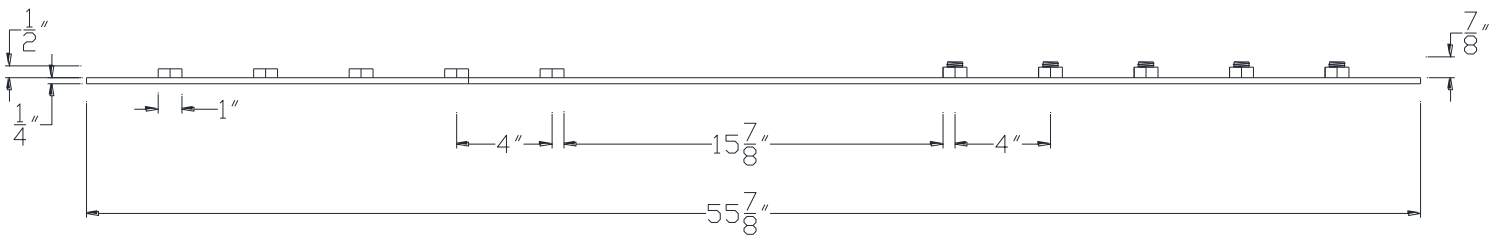

FRONT VIEW

NOTE: PRODUCT COMES LONG - INSTALLER "TRIMS TO FIT"

Category: Beam Accessories • Texture: Black Iron • Product: Volterra Flex • Tolerance: +/- 1/4"

Volterra Architectural Products LLC - 1902 North 22nd Avenue - Phoenix, AZ 85009
www.volterraproducts.com

TOP VIEW

SIDE VIEW

NOTE: PRODUCT COMES LONG - INSTALLER "TRIMS TO FIT"

Category: Beam Accessories • Texture: Black Iron • Product: Volterra Flex • Tolerance: +/- 1/4"

Volterra Architectural Products LLC - 1902 North 22nd Avenue - Phoenix, AZ 85009
www.volterraproducts.com