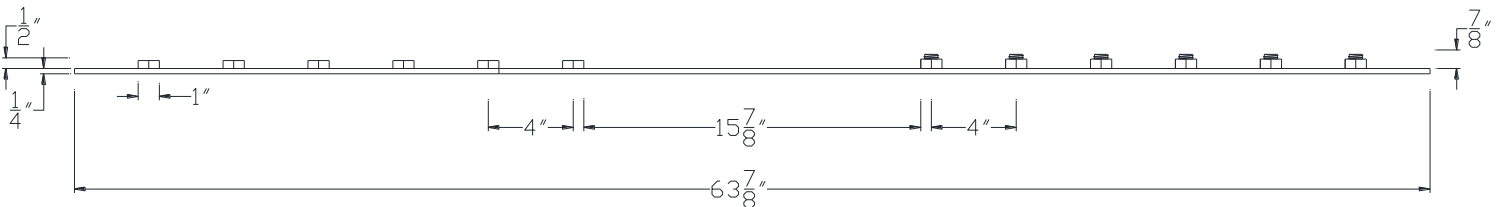

FRONT VIEW

NOTE: PRODUCT COMES LONG - INSTALLER "TRIMS TO FIT"

Category: Beam Accessories • Texture: Black Iron • Product: Volterra Flex • Tolerance: +/- 1/4"

Volterra Architectural Products LLC - 1902 North 22nd Avenue - Phoenix, AZ 85009
www.volterraproducts.com

TOP VIEW

SIDE VIEW

NOTE: PRODUCT COMES LONG - INSTALLER "TRIMS TO FIT"

Category: Beam Accessories • Texture: Black Iron • Product: Volterra Flex • Tolerance: +/- 1/4"

Volterra Architectural Products LLC - 1902 North 22nd Avenue - Phoenix, AZ 85009