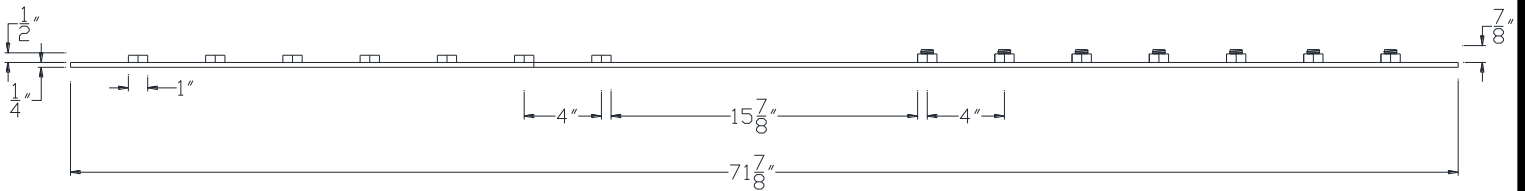

FRONT VIEW

NOTE: PRODUCT COMES LONG - INSTALLER "TRIMS TO FIT"

Category: Beam Accessories • Texture: Black Iron • Product: Volterra Flex • Tolerance: +/- 1/4"

Volterra Architectural Products LLC - 1902 North 22nd Avenue - Phoenix, AZ 85009
www.volterraproducts.com

TOP VIEW

SIDE VIEW

NOTE: PRODUCT COMES LONG - INSTALLER "TRIMS TO FIT"

Category: Beam Accessories • Texture: Black Iron • Product: Volterra Flex • Tolerance: +/- 1/4"

Volterra Architectural Products LLC - 1902 North 22nd Avenue - Phoenix, AZ 85009
www.volterraproducts.com