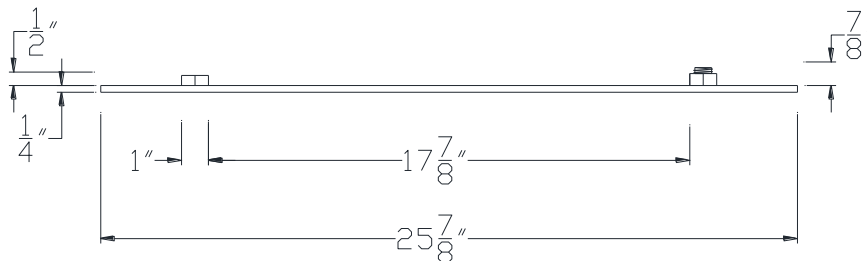

FRONT VIEW

NOTE: PRODUCT COMES LONG - INSTALLER "TRIMS TO FIT"

Category: Beam Accessories • Texture: Black Iron • Product: Volterra Flex • Tolerance: +/- $\frac{1}{4}"$

Volterra Architectural Products LLC - 1902 North 22nd Avenue - Phoenix, AZ 85009
www.volterraproducts.com

TOP VIEW

SIDE VIEW

NOTE: PRODUCT COMES LONG - INSTALLER "TRIMS TO FIT"

Category: Beam Accessories • Texture: Black Iron • Product: Volterra Flex • Tolerance: +/- 1/4"

Volterra Architectural Products LLC - 1902 North 22nd Avenue - Phoenix, AZ 85009
www.volterraproducts.com