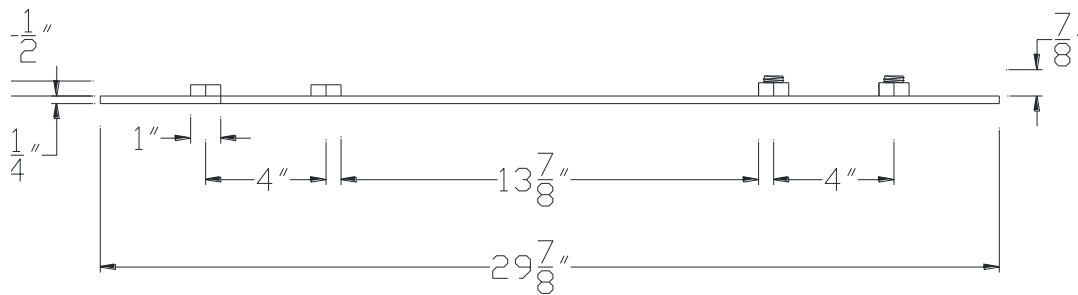

FRONT VIEW

NOTE: PRODUCT COMES LONG - INSTALLER "TRIMS TO FIT"

Category: Beam Accessories • Texture: Black Iron • Product: Volterra Flex • Tolerance: +/- 1/4"

Volterra Architectural Products LLC - 1902 North 22nd Avenue - Phoenix, AZ 85009
www.volterraproducts.com

TOP VIEW

SIDE VIEW

NOTE: PRODUCT COMES LONG - INSTALLER "TRIMS TO FIT"

Category: Beam Accessories • Texture: Black Iron • Product: Volterra Flex • Tolerance: +/- 1/4"

Volterra Architectural Products LLC - 1902 North 22nd Avenue - Phoenix, AZ 85009
www.volterraproducts.com