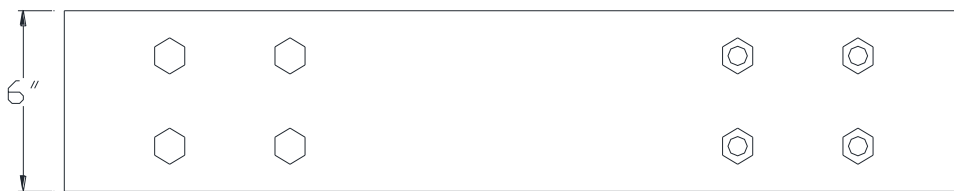

FRONT VIEW

NOTE: PRODUCT COMES LONG - INSTALLER "TRIMS TO FIT"

Category: Beam Accessories • Texture: Black Iron • Product: Volterra Flex • Tolerance: +/- 1/4"

Volterra Architectural Products LLC - 1902 North 22nd Avenue - Phoenix, AZ 85009
www.volterraproducts.com

TOP VIEW

SIDE VIEW

NOTE: PRODUCT COMES LONG - INSTALLER "TRIMS TO FIT"

Category: Beam Accessories • Texture: Black Iron • Product: Volterra Flex • Tolerance: +/- 1/4"

Volterra Architectural Products LLC - 1902 North 22nd Avenue - Phoenix, AZ 85009
www.volterraproducts.com