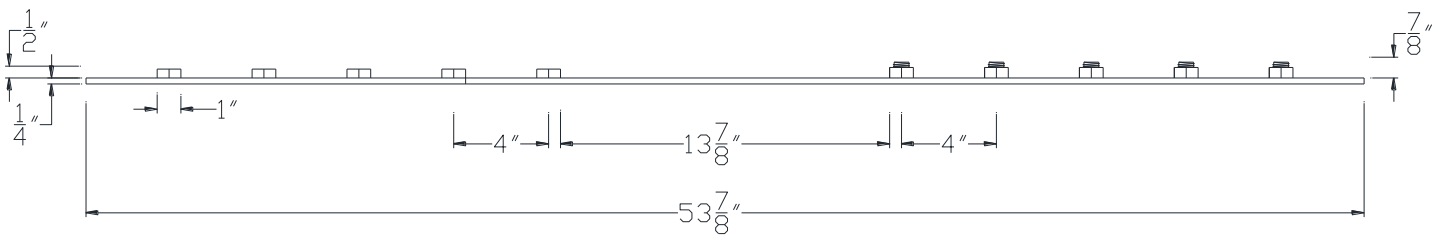

FRONT VIEW

NOTE: PRODUCT COMES LONG - INSTALLER "TRIMS TO FIT"

Category: Beam Accessories • Texture: Black Iron • Product: Volterra Flex • Tolerance: +/- 1/4"

Volterra Architectural Products LLC - 1902 North 22nd Avenue - Phoenix, AZ 85009  
[www.volterraproducts.com](http://www.volterraproducts.com)

TOP VIEW

SIDE VIEW

NOTE: PRODUCT COMES LONG - INSTALLER "TRIMS TO FIT"

Category: Beam Accessories • Texture: Black Iron • Product: Volterra Flex • Tolerance: +/- 1/4"

Volterra Architectural Products LLC - 1902 North 22nd Avenue - Phoenix, AZ 85009  
**www.volterraproducts.com**