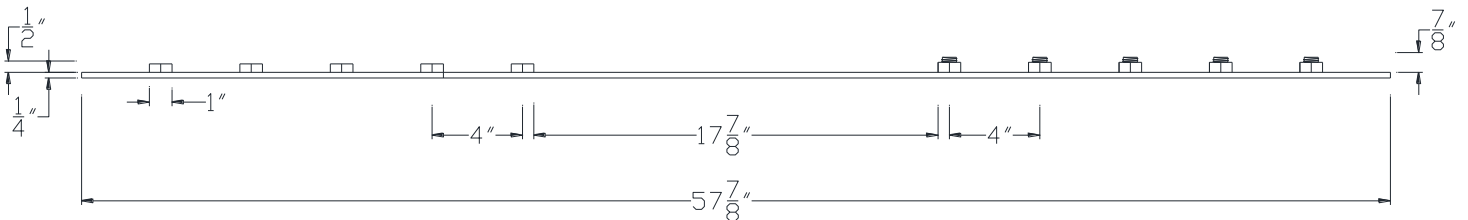

FRONT VIEW

NOTE: PRODUCT COMES LONG - INSTALLER "TRIMS TO FIT"

Category: Beam Accessories • Texture: Black Iron • Product: Volterra Flex • Tolerance: +/- 1/4"

Volterra Architectural Products LLC - 1902 North 22nd Avenue - Phoenix, AZ 85009
www.volterraproducts.com

TOP VIEW

SIDE VIEW

NOTE: PRODUCT COMES LONG - INSTALLER "TRIMS TO FIT"

Category: Beam Accessories • Texture: Black Iron • Product: Volterra Flex • Tolerance: +/- 1/4"

Volterra Architectural Products LLC - 1902 North 22nd Avenue - Phoenix, AZ 85009
www.volterraproducts.com