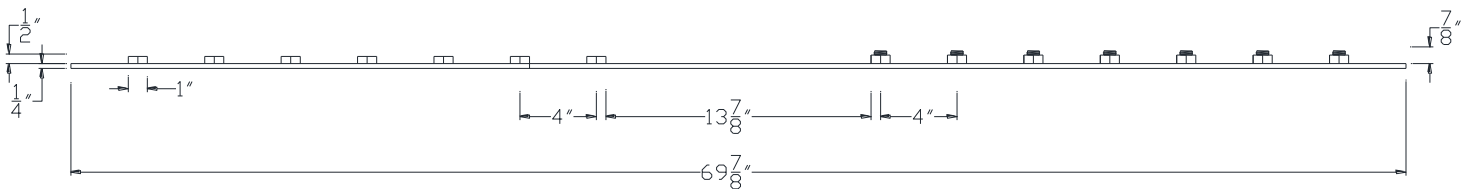

FRONT VIEW

NOTE: PRODUCT COMES LONG - INSTALLER "TRIMS TO FIT"

Category: Beam Accessories • Texture: Black Iron • Product: Volterra Flex • Tolerance: +/- 1/4"

Volterra Architectural Products LLC - 1902 North 22nd Avenue - Phoenix, AZ 85009
www.volterraproducts.com

TOP VIEW

SIDE VIEW

NOTE: PRODUCT COMES LONG - INSTALLER "TRIMS TO FIT"

Category: Beam Accessories • Texture: Black Iron • Product: Volterra Flex • Tolerance: +/- 1/4"

Volterra Architectural Products LLC - 1902 North 22nd Avenue - Phoenix, AZ 85009
www.volterraproducts.com