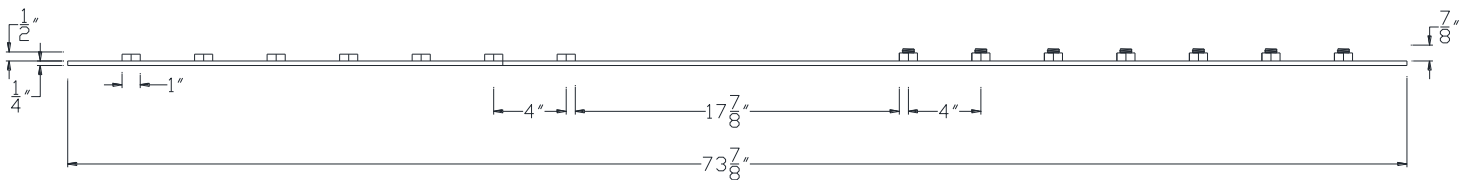

FRONT VIEW

NOTE: PRODUCT COMES LONG - INSTALLER "TRIMS TO FIT"

Category: Beam Accessories • Texture: Black Iron • Product: Volterra Flex • Tolerance: +/- $\frac{1}{4}$ "

Volterra Architectural Products LLC - 1902 North 22nd Avenue - Phoenix, AZ 85009
www.volterraproducts.com

TOP VIEW

SIDE VIEW

NOTE: PRODUCT COMES LONG - INSTALLER "TRIMS TO FIT"

Category: Beam Accessories • Texture: Black Iron • Product: Volterra Flex • Tolerance: +/- 1/4"

Volterra Architectural Products LLC - 1902 North 22nd Avenue - Phoenix, AZ 85009
www.volterraproducts.com