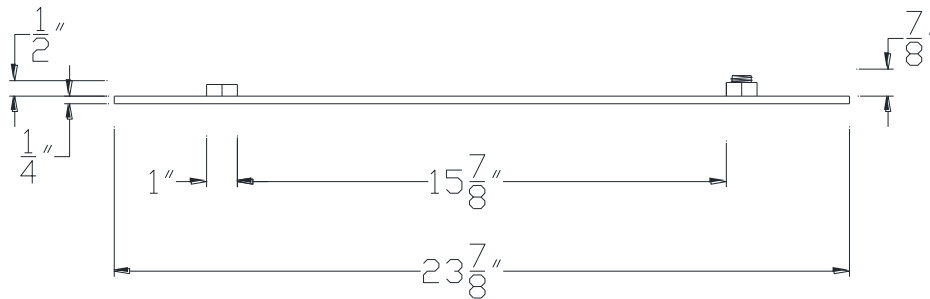

FRONT VIEW

NOTE: PRODUCT COMES LONG - INSTALLER "TRIMS TO FIT"

Category: Beam Accessories • Texture: Black Iron • Product: Volterra Flex • Tolerance: +/- 1/4"

Volterra Architectural Products LLC - 1902 North 22nd Avenue - Phoenix, AZ 85009
www.volterraproducts.com

TOP VIEW

SIDE VIEW

NOTE: PRODUCT COMES LONG - INSTALLER "TRIMS TO FIT"

Category: Beam Accessories • Texture: Black Iron • Product: Volterra Flex • Tolerance: +/- 1/4"

Volterra Architectural Products LLC - 1902 North 22nd Avenue - Phoenix, AZ 85009
www.volterraproducts.com