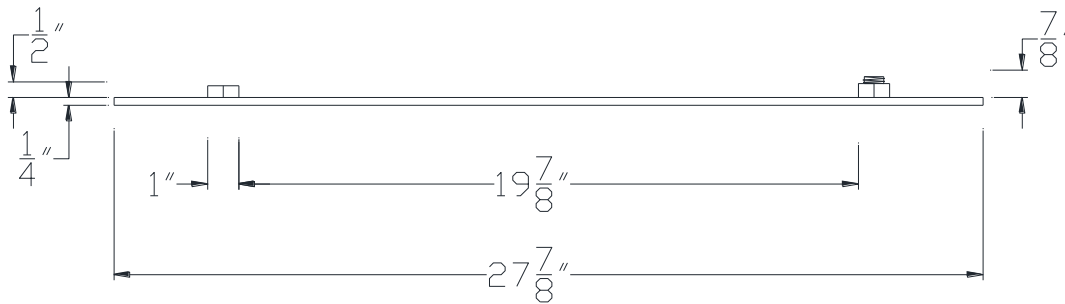

FRONT VIEW

NOTE: PRODUCT COMES LONG - INSTALLER "TRIMS TO FIT"

Category: Beam Accessories • Texture: Black Iron • Product: Volterra Flex • Tolerance: +/- 1/4"

Volterra Architectural Products LLC - 1902 North 22nd Avenue - Phoenix, AZ 85009  
[www.volterraproducts.com](http://www.volterraproducts.com)

TOP VIEW

SIDE VIEW

NOTE: PRODUCT COMES LONG - INSTALLER "TRIMS TO FIT"

Category: Beam Accessories • Texture: Black Iron • Product: Volterra Flex • Tolerance: +/- 1/4"

Volterra Architectural Products LLC - 1902 North 22nd Avenue - Phoenix, AZ 85009  
[www.volterraproducts.com](http://www.volterraproducts.com)