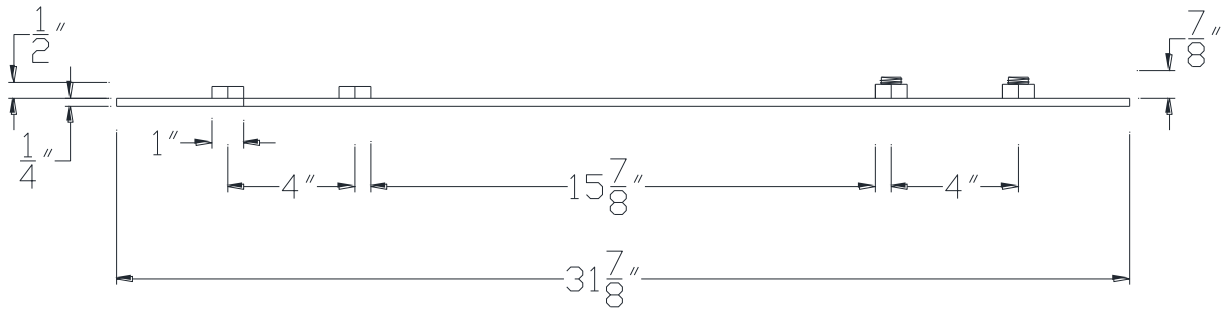

FRONT VIEW

NOTE: PRODUCT COMES LONG - INSTALLER "TRIMS TO FIT"

Category: Beam Accessories • Texture: Black Iron • Product: Volterra Flex • Tolerance: +/- 1/4"

Volterra Architectural Products LLC - 1902 North 22nd Avenue - Phoenix, AZ 85009
www.volterraproducts.com

TOP VIEW

SIDE VIEW

NOTE: PRODUCT COMES LONG - INSTALLER "TRIMS TO FIT"

Category: Beam Accessories • Texture: Black Iron • Product: Volterra Flex • Tolerance: +/- 1/4"

Volterra Architectural Products LLC - 1902 North 22nd Avenue - Phoenix, AZ 85009
www.volterraproducts.com