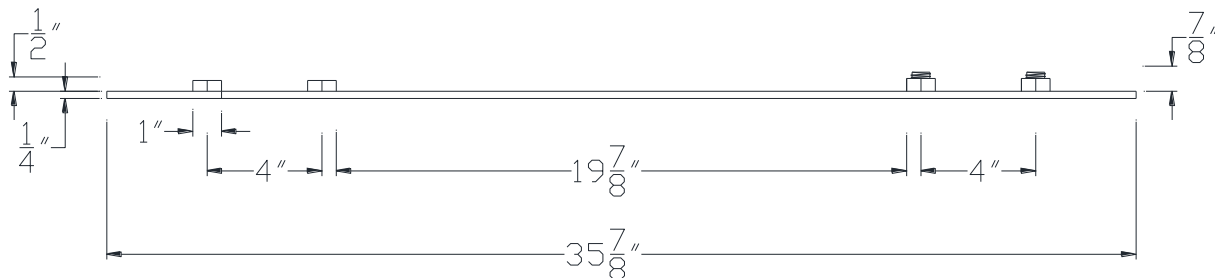

FRONT VIEW

NOTE: PRODUCT COMES LONG - INSTALLER "TRIMS TO FIT"

Category: Beam Accessories • Texture: Black Iron • Product: Volterra Flex • Tolerance: +/-  $\frac{1}{4}"$

Volterra Architectural Products LLC - 1902 North 22nd Avenue - Phoenix, AZ 85009  
**www.volterraproducts.com**

TOP VIEW

SIDE VIEW

NOTE: PRODUCT COMES LONG - INSTALLER "TRIMS TO FIT"

Category: Beam Accessories • Texture: Black Iron • Product: Volterra Flex • Tolerance: +/- 1/4"

Volterra Architectural Products LLC - 1902 North 22nd Avenue - Phoenix, AZ 85009  
**www.volterraproducts.com**