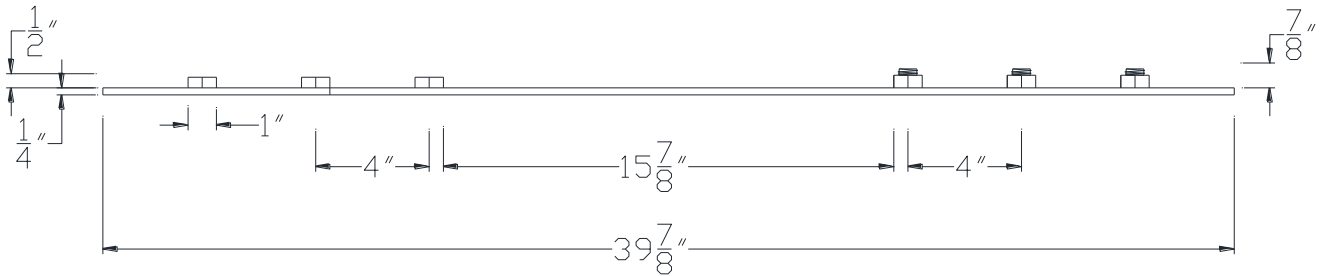

FRONT VIEW

NOTE: PRODUCT COMES LONG - INSTALLER "TRIMS TO FIT"

Category: Beam Accessories • Texture: Black Iron • Product: Volterra Flex • Tolerance: +/- 1/4"

Volterra Architectural Products LLC - 1902 North 22nd Avenue - Phoenix, AZ 85009
www.volterraproducts.com

TOP VIEW

SIDE VIEW

NOTE: PRODUCT COMES LONG - INSTALLER "TRIMS TO FIT"

Category: Beam Accessories • Texture: Black Iron • Product: Volterra Flex • Tolerance: +/- 1/4"

Volterra Architectural Products LLC - 1902 North 22nd Avenue - Phoenix, AZ 85009
www.volterraproducts.com