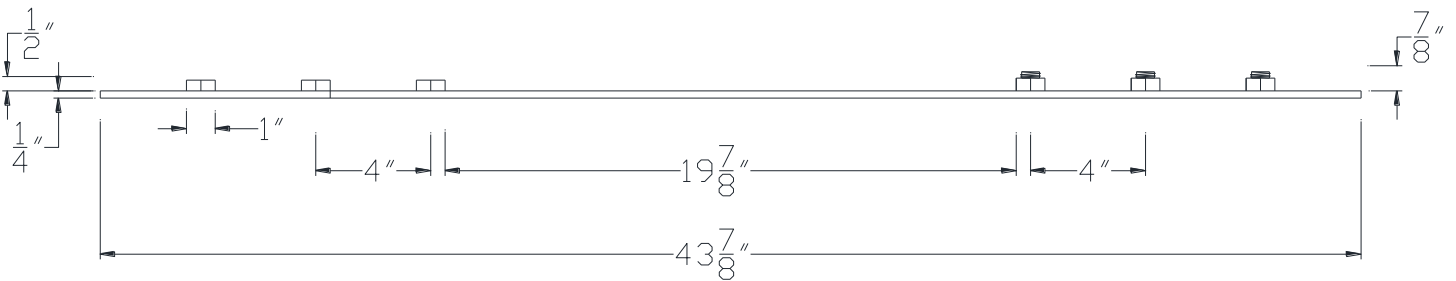

FRONT VIEW

NOTE: PRODUCT COMES LONG - INSTALLER "TRIMS TO FIT"

Category: Beam Accessories • Texture: Black Iron • Product: Volterra Flex • Tolerance: +/- 1/4"

Volterra Architectural Products LLC - 1902 North 22nd Avenue - Phoenix, AZ 85009
www.volterraproducts.com

TOP VIEW

SIDE VIEW

NOTE: PRODUCT COMES LONG - INSTALLER "TRIMS TO FIT"

Category: Beam Accessories • Texture: Black Iron • Product: Volterra Flex • Tolerance: +/- 1/4"

Volterra Architectural Products LLC - 1902 North 22nd Avenue - Phoenix, AZ 85009
www.volterraproducts.com