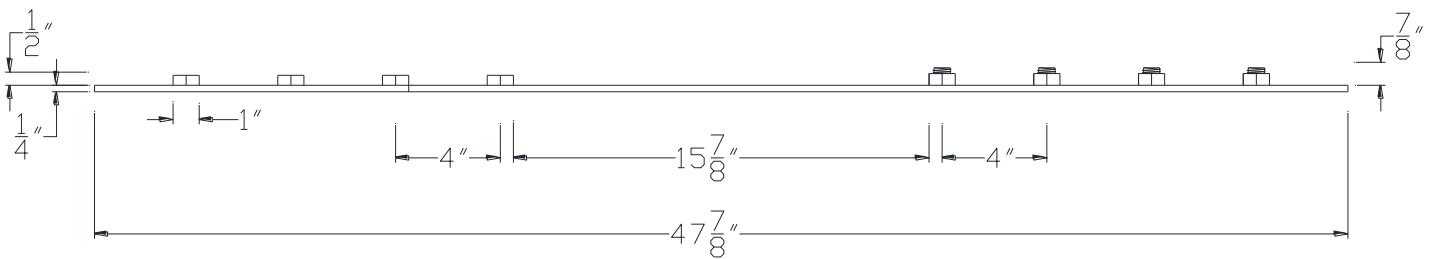

FRONT VIEW

NOTE: PRODUCT COMES LONG - INSTALLER "TRIMS TO FIT"

Category: Beam Accessories • Texture: Black Iron • Product: Volterra Flex • Tolerance: +/- 1/4"

Volterra Architectural Products LLC - 1902 North 22nd Avenue - Phoenix, AZ 85009  
[www.volterraproducts.com](http://www.volterraproducts.com)

TOP VIEW

SIDE VIEW

NOTE: PRODUCT COMES LONG - INSTALLER "TRIMS TO FIT"

Category: Beam Accessories • Texture: Black Iron • Product: Volterra Flex • Tolerance: +/- 1/4"

Volterra Architectural Products LLC - 1902 North 22nd Avenue - Phoenix, AZ 85009  
[www.volterraproducts.com](http://www.volterraproducts.com)