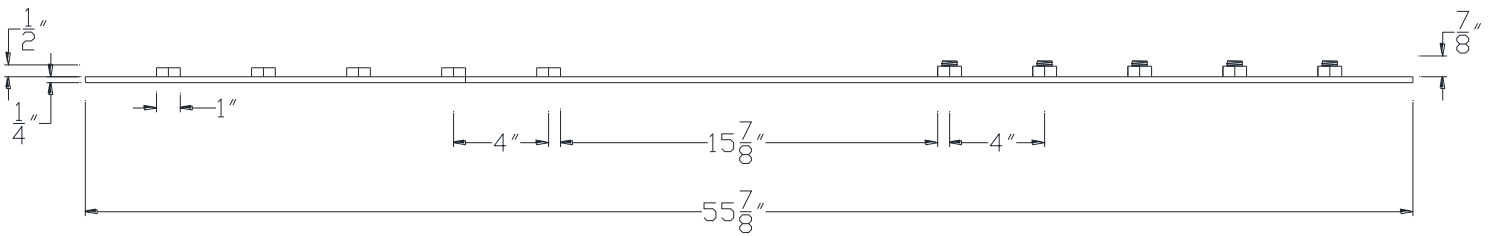

FRONT VIEW

NOTE: PRODUCT COMES LONG - INSTALLER "TRIMS TO FIT"

Category: Beam Accessories • Texture: Black Iron • Product: Volterra Flex • Tolerance: +/- 1/4"

Volterra Architectural Products LLC - 1902 North 22nd Avenue - Phoenix, AZ 85009  
[www.volterraproducts.com](http://www.volterraproducts.com)

TOP VIEW

SIDE VIEW

NOTE: PRODUCT COMES LONG - INSTALLER "TRIMS TO FIT"

Category: Beam Accessories • Texture: Black Iron • Product: Volterra Flex • Tolerance: +/- 1/4"

Volterra Architectural Products LLC - 1902 North 22nd Avenue - Phoenix, AZ 85009  
**www.volterraproducts.com**