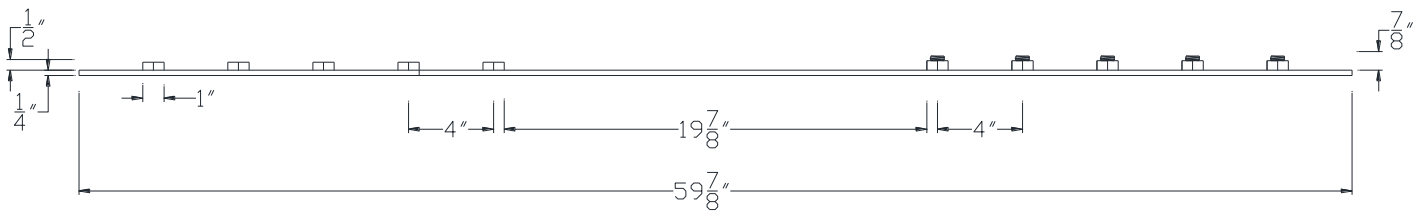

FRONT VIEW

NOTE: PRODUCT COMES LONG - INSTALLER "TRIMS TO FIT"

Category: Beam Accessories • Texture: Black Iron • Product: Volterra Flex • Tolerance: +/- 1/4"

Volterra Architectural Products LLC - 1902 North 22nd Avenue - Phoenix, AZ 85009
www.volterraproducts.com

TOP VIEW

SIDE VIEW

NOTE: PRODUCT COMES LONG - INSTALLER "TRIMS TO FIT"

Category: Beam Accessories • Texture: Black Iron • Product: Volterra Flex • Tolerance: +/- 1/4"

Volterra Architectural Products LLC - 1902 North 22nd Avenue - Phoenix, AZ 85009
www.volterraproducts.com