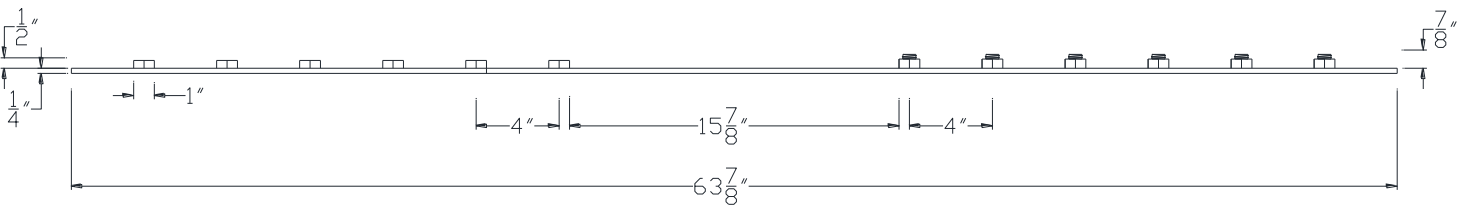

FRONT VIEW

NOTE: PRODUCT COMES LONG - INSTALLER "TRIMS TO FIT"

Category: Beam Accessories • Texture: Black Iron • Product: Volterra Flex • Tolerance: +/- 1/4"

Volterra Architectural Products LLC - 1902 North 22nd Avenue - Phoenix, AZ 85009
www.volterraproducts.com

TOP VIEW

SIDE VIEW

NOTE: PRODUCT COMES LONG - INSTALLER "TRIMS TO FIT"

Category: Beam Accessories • Texture: Black Iron • Product: Volterra Flex • Tolerance: +/- 1/4"

Volterra Architectural Products LLC - 1902 North 22nd Avenue - Phoenix, AZ 85009
www.volterraproducts.com