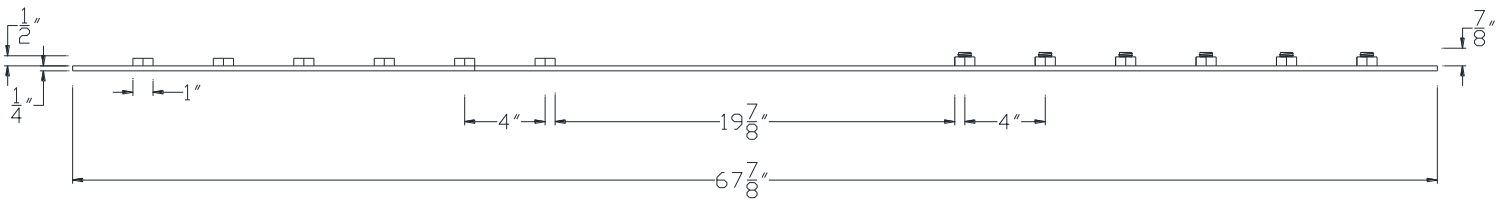

FRONT VIEW

NOTE: PRODUCT COMES LONG - INSTALLER "TRIMS TO FIT"

Category: Beam Accessories • Texture: Black Iron • Product: Volterra Flex • Tolerance: +/- 1/4"

Volterra Architectural Products LLC - 1902 North 22nd Avenue - Phoenix, AZ 85009
www.volterraproducts.com

TOP VIEW

SIDE VIEW

NOTE: PRODUCT COMES LONG - INSTALLER "TRIMS TO FIT"

Category: Beam Accessories • Texture: Black Iron • Product: Volterra Flex • Tolerance: +/- 1/4"

Volterra Architectural Products LLC - 1902 North 22nd Avenue - Phoenix, AZ 85009
www.volterraproducts.com