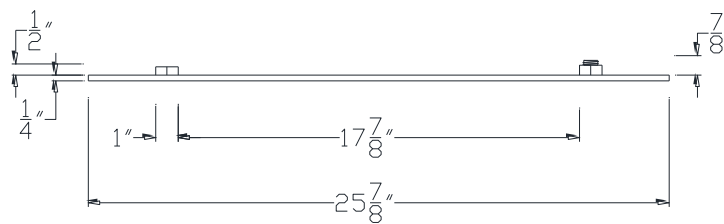

FRONT VIEW

NOTE: PRODUCT COMES LONG - INSTALLER "TRIMS TO FIT"

Category: Beam Accessories • Texture: Black Iron • Product: Volterra Flex • Tolerance: +/-  $\frac{1}{4}"$

Volterra Architectural Products LLC - 1902 North 22nd Avenue - Phoenix, AZ 85009  
[www.volterraproducts.com](http://www.volterraproducts.com)

TOP VIEW

SIDE VIEW

NOTE: PRODUCT COMES LONG - INSTALLER "TRIMS TO FIT"

Category: Beam Accessories • Texture: Black Iron • Product: Volterra Flex • Tolerance: +/- 1/4"

Volterra Architectural Products LLC - 1902 North 22nd Avenue - Phoenix, AZ 85009  
[www.volterraproducts.com](http://www.volterraproducts.com)