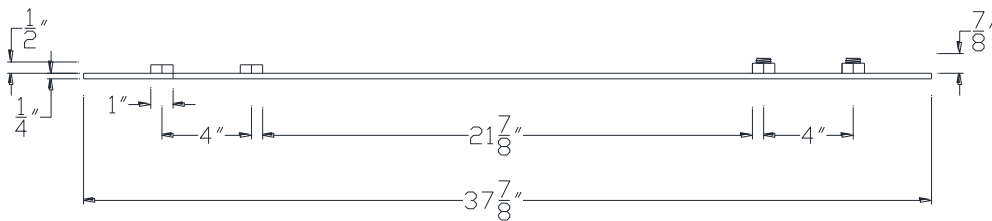

FRONT VIEW

NOTE: PRODUCT COMES LONG - INSTALLER "TRIMS TO FIT"

Category: Beam Accessories • Texture: Black Iron • Product: Volterra Flex • Tolerance: +/- 1/4"

Volterra Architectural Products LLC - 1902 North 22nd Avenue - Phoenix, AZ 85009
www.volterraproducts.com

TOP VIEW

SIDE VIEW

NOTE: PRODUCT COMES LONG - INSTALLER "TRIMS TO FIT"

Category: Beam Accessories • Texture: Black Iron • Product: Volterra Flex • Tolerance: +/- 1/4"

Volterra Architectural Products LLC - 1902 North 22nd Avenue - Phoenix, AZ 85009
www.volterraproducts.com