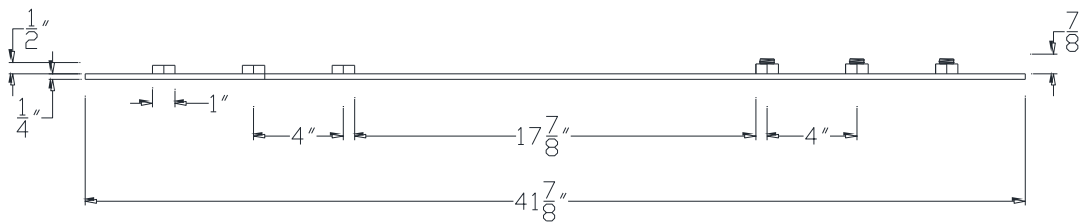

FRONT VIEW

NOTE: PRODUCT COMES LONG - INSTALLER "TRIMS TO FIT"

Category: Beam Accessories • Texture: Black Iron • Product: Volterra Flex • Tolerance: +/- 1/4"

Volterra Architectural Products LLC - 1902 North 22nd Avenue - Phoenix, AZ 85009
www.volterraproducts.com

TOP VIEW

SIDE VIEW

NOTE: PRODUCT COMES LONG - INSTALLER "TRIMS TO FIT"

Category: Beam Accessories • Texture: Black Iron • Product: Volterra Flex • Tolerance: +/- 1/4"

Volterra Architectural Products LLC - 1902 North 22nd Avenue - Phoenix, AZ 85009
www.volterraproducts.com