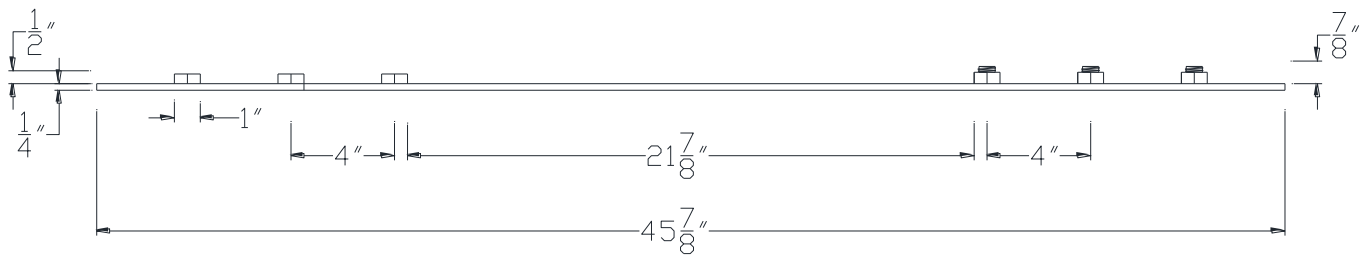

FRONT VIEW

NOTE: PRODUCT COMES LONG - INSTALLER "TRIMS TO FIT"

Category: Beam Accessories • Texture: Black Iron • Product: Volterra Flex • Tolerance: +/- 1/4"

Volterra Architectural Products LLC - 1902 North 22nd Avenue - Phoenix, AZ 85009
www.volterraproducts.com

TOP VIEW

SIDE VIEW

NOTE: PRODUCT COMES LONG - INSTALLER "TRIMS TO FIT"

Category: Beam Accessories • Texture: Black Iron • Product: Volterra Flex • Tolerance: +/- 1/4"

Volterra Architectural Products LLC - 1902 North 22nd Avenue - Phoenix, AZ 85009
www.volterraproducts.com