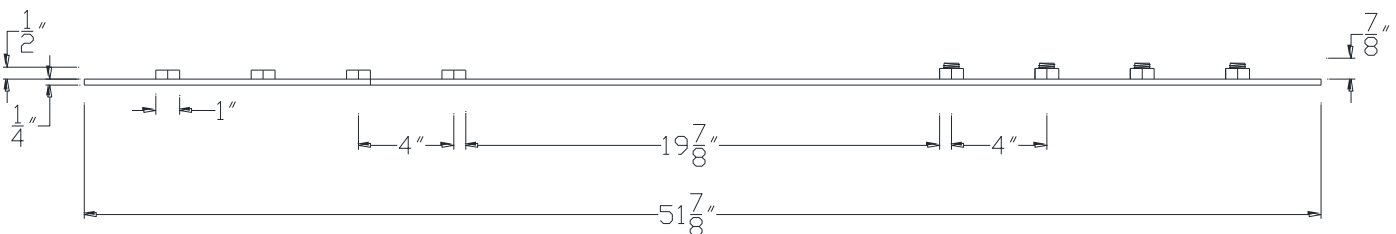

FRONT VIEW

NOTE: PRODUCT COMES LONG - INSTALLER "TRIMS TO FIT"

Category: Beam Accessories • Texture: Black Iron • Product: Volterra Flex • Tolerance: +/- $\frac{1}{4}"$

Volterra Architectural Products LLC - 1902 North 22nd Avenue - Phoenix, AZ 85009
www.volterraproducts.com

TOP VIEW

SIDE VIEW

NOTE: PRODUCT COMES LONG - INSTALLER "TRIMS TO FIT"

Category: Beam Accessories • Texture: Black Iron • Product: Volterra Flex • Tolerance: +/- 1/4"

Volterra Architectural Products LLC - 1902 North 22nd Avenue - Phoenix, AZ 85009
www.volterraproducts.com