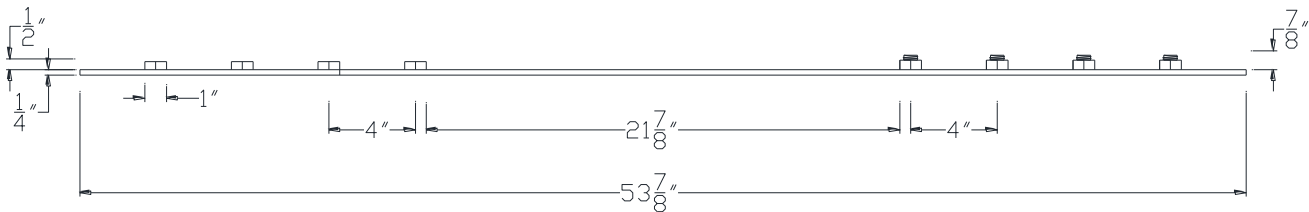

FRONT VIEW

NOTE: PRODUCT COMES LONG - INSTALLER "TRIMS TO FIT"

Category: Beam Accessories • Texture: Black Iron • Product: Volterra Flex • Tolerance: +/- 1/4"

Volterra Architectural Products LLC - 1902 North 22nd Avenue - Phoenix, AZ 85009
www.volterraproducts.com

TOP VIEW

SIDE VIEW

Category: Beam Accessories • Texture: Black Iron • Product: Volterra Flex • Tolerance: +/- 1/4"

Volterra Architectural Products LLC - 1902 North 22nd Avenue - Phoenix, AZ 85009
www.volterraproducts.com