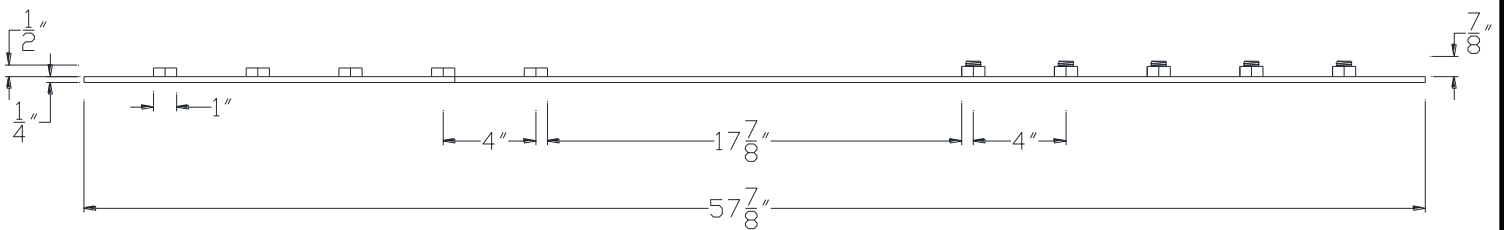

FRONT VIEW

NOTE: PRODUCT COMES LONG - INSTALLER "TRIMS TO FIT"

Category: Beam Accessories • Texture: Black Iron • Product: Volterra Flex • Tolerance: +/- 1/4"

Volterra Architectural Products LLC - 1902 North 22nd Avenue - Phoenix, AZ 85009
www.volterraproducts.com

TOP VIEW

SIDE VIEW

NOTE: PRODUCT COMES LONG - INSTALLER "TRIMS TO FIT"

Category: Beam Accessories • Texture: Black Iron • Product: Volterra Flex • Tolerance: +/- 1/4"

Volterra Architectural Products LLC - 1902 North 22nd Avenue - Phoenix, AZ 85009
www.volterraproducts.com