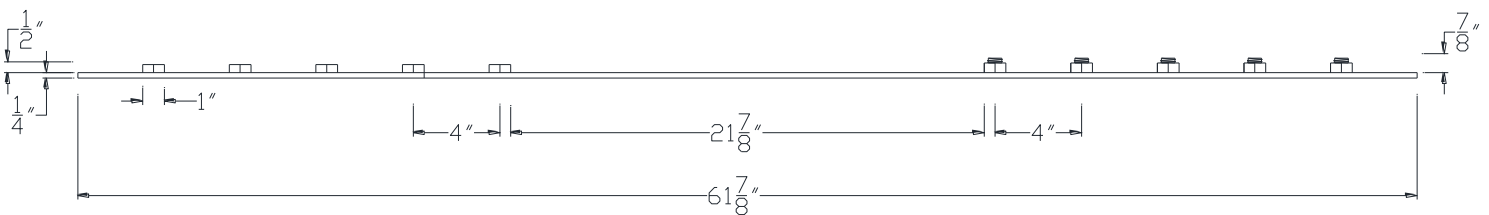

FRONT VIEW

NOTE: PRODUCT COMES LONG - INSTALLER "TRIMS TO FIT"

Category: Beam Accessories • Texture: Black Iron • Product: Volterra Flex • Tolerance: +/- 1/4"

Volterra Architectural Products LLC - 1902 North 22nd Avenue - Phoenix, AZ 85009  
[www.volterraproducts.com](http://www.volterraproducts.com)

TOP VIEW

SIDE VIEW

NOTE: PRODUCT COMES LONG - INSTALLER "TRIMS TO FIT"

Category: Beam Accessories • Texture: Black Iron • Product: Volterra Flex • Tolerance: +/- 1/4"

Volterra Architectural Products LLC - 1902 North 22nd Avenue - Phoenix, AZ 85009  
[www.volterraproducts.com](http://www.volterraproducts.com)