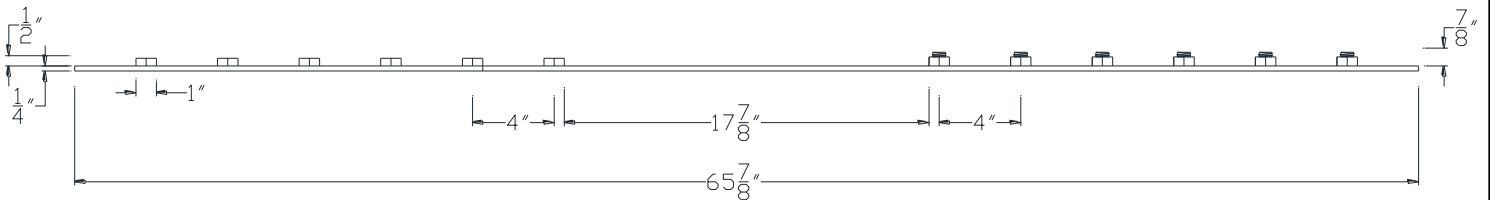

FRONT VIEW

NOTE: PRODUCT COMES LONG - INSTALLER "TRIMS TO FIT"

Category: Beam Accessories • Texture: Black Iron • Product: Volterra Flex • Tolerance: +/- 1/4"

Volterra Architectural Products LLC - 1902 North 22nd Avenue - Phoenix, AZ 85009
www.volterraproducts.com

TOP VIEW

SIDE VIEW

NOTE: PRODUCT COMES LONG - INSTALLER "TRIMS TO FIT"

Category: Beam Accessories • Texture: Black Iron • Product: Volterra Flex • Tolerance: +/- 1/4"

Volterra Architectural Products LLC - 1902 North 22nd Avenue - Phoenix, AZ 85009
www.volterraproducts.com