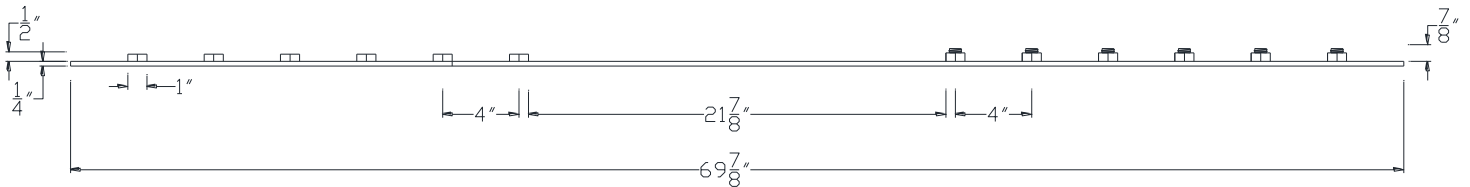

FRONT VIEW

NOTE: PRODUCT COMES LONG - INSTALLER "TRIMS TO FIT"

Category: Beam Accessories • Texture: Black Iron • Product: Volterra Flex • Tolerance: +/- 1/4"

Volterra Architectural Products LLC - 1902 North 22nd Avenue - Phoenix, AZ 85009
www.volterraproducts.com

TOP VIEW

SIDE VIEW

NOTE: PRODUCT COMES LONG - INSTALLER "TRIMS TO FIT"

Category: Beam Accessories • Texture: Black Iron • Product: Volterra Flex • Tolerance: +/- 1/4"

Volterra Architectural Products LLC - 1902 North 22nd Avenue - Phoenix, AZ 85009
www.volterraproducts.com