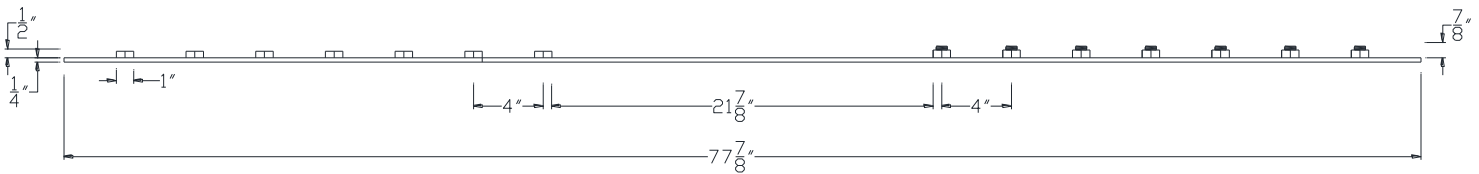

FRONT VIEW

NOTE: PRODUCT COMES LONG - INSTALLER "TRIMS TO FIT"

Category: Beam Accessories • Texture: Black Iron • Product: Volterra Flex • Tolerance: +/- 1/4"

Volterra Architectural Products LLC - 1902 North 22nd Avenue - Phoenix, AZ 85009
www.volterraproducts.com

TOP VIEW

SIDE VIEW

NOTE: PRODUCT COMES LONG - INSTALLER "TRIMS TO FIT"

Category: Beam Accessories • Texture: Black Iron • Product: Volterra Flex • Tolerance: +/- 1/4"

Volterra Architectural Products LLC - 1902 North 22nd Avenue - Phoenix, AZ 85009
www.volterraproducts.com