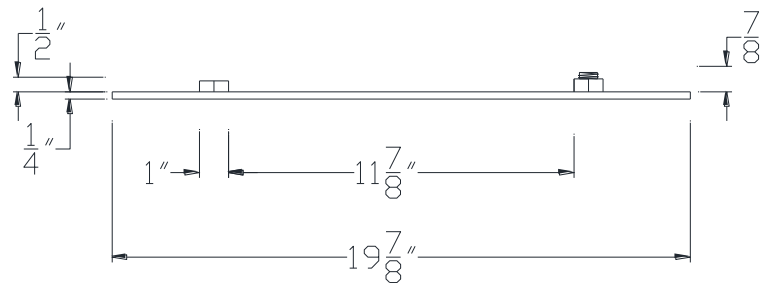

FRONT VIEW

NOTE: PRODUCT COMES LONG - INSTALLER "TRIMS TO FIT"

Category: Beam Accessories • Texture: Black Iron • Product: Volterra Flex • Tolerance: +/- 1/4"

Volterra Architectural Products LLC - 1902 North 22nd Avenue - Phoenix, AZ 85009  
[www.volterraproducts.com](http://www.volterraproducts.com)

TOP VIEW

SIDE VIEW

NOTE: PRODUCT COMES LONG - INSTALLER "TRIMS TO FIT"

Category: Beam Accessories • Texture: Black Iron • Product: Volterra Flex • Tolerance: +/- 1/4"

Volterra Architectural Products LLC - 1902 North 22nd Avenue - Phoenix, AZ 85009  
[www.volterraproducts.com](http://www.volterraproducts.com)