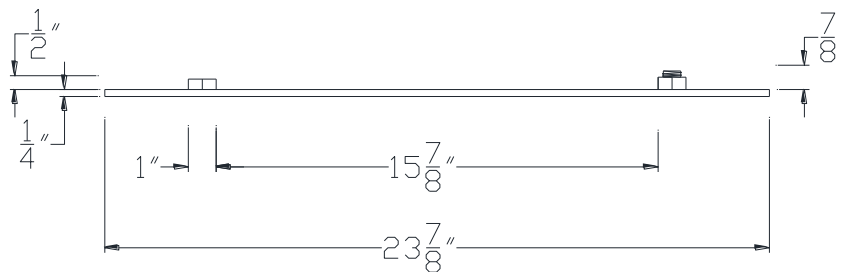

FRONT VIEW

NOTE: PRODUCT COMES LONG - INSTALLER "TRIMS TO FIT"

Category: Beam Accessories • Texture: Black Iron • Product: Volterra Flex • Tolerance: +/- 1/4"

Volterra Architectural Products LLC - 1902 North 22nd Avenue - Phoenix, AZ 85009  
[www.volterraproducts.com](http://www.volterraproducts.com)

TOP VIEW

SIDE VIEW

NOTE: PRODUCT COMES LONG - INSTALLER "TRIMS TO FIT"

Category: Beam Accessories • Texture: Black Iron • Product: Volterra Flex • Tolerance: +/- 1/4"

Volterra Architectural Products LLC - 1902 North 22nd Avenue - Phoenix, AZ 85009  
[www.volterraproducts.com](http://www.volterraproducts.com)