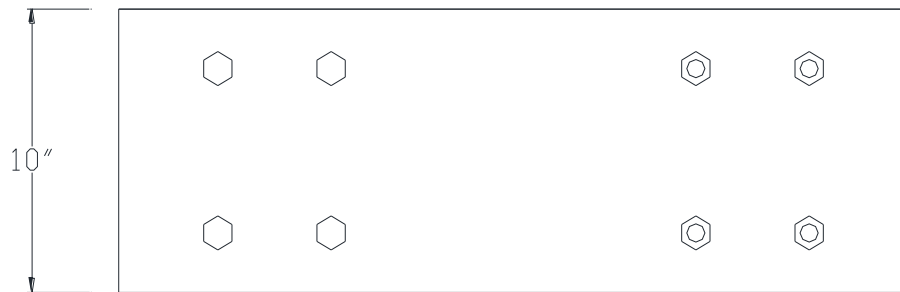

FRONT VIEW

NOTE: PRODUCT COMES LONG - INSTALLER "TRIMS TO FIT"

Category: Beam Accessories • Texture: Black Iron • Product: Volterra Flex • Tolerance: +/- 1/4"

Volterra Architectural Products LLC - 1902 North 22nd Avenue - Phoenix, AZ 85009
www.volterraproducts.com

TOP VIEW

SIDE VIEW

NOTE: PRODUCT COMES LONG - INSTALLER "TRIMS TO FIT"

Category: Beam Accessories • Texture: Black Iron • Product: Volterra Flex • Tolerance: +/- 1/4"

Volterra Architectural Products LLC - 1902 North 22nd Avenue - Phoenix, AZ 85009
www.volterraproducts.com