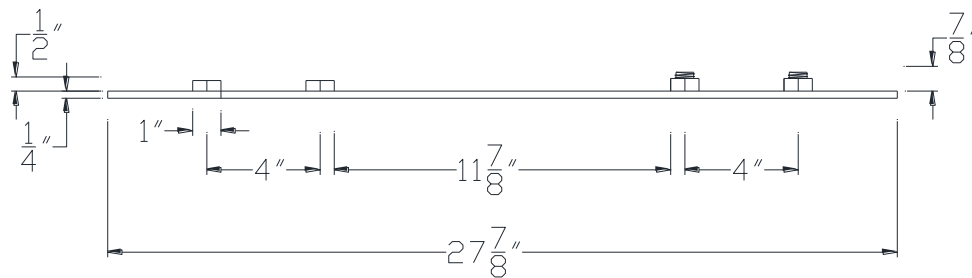

FRONT VIEW

NOTE: PRODUCT COMES LONG - INSTALLER "TRIMS TO FIT"

Category: Beam Accessories • Texture: Black Iron • Product: Volterra Flex • Tolerance: +/- 1/4"

Volterra Architectural Products LLC - 1902 North 22nd Avenue - Phoenix, AZ 85009
www.volterraproducts.com

TOP VIEW

SIDE VIEW

NOTE: PRODUCT COMES LONG - INSTALLER "TRIMS TO FIT"

Category: Beam Accessories • Texture: Black Iron • Product: Volterra Flex • Tolerance: +/- 1/4"

Volterra Architectural Products LLC - 1902 North 22nd Avenue - Phoenix, AZ 85009
www.volterraproducts.com